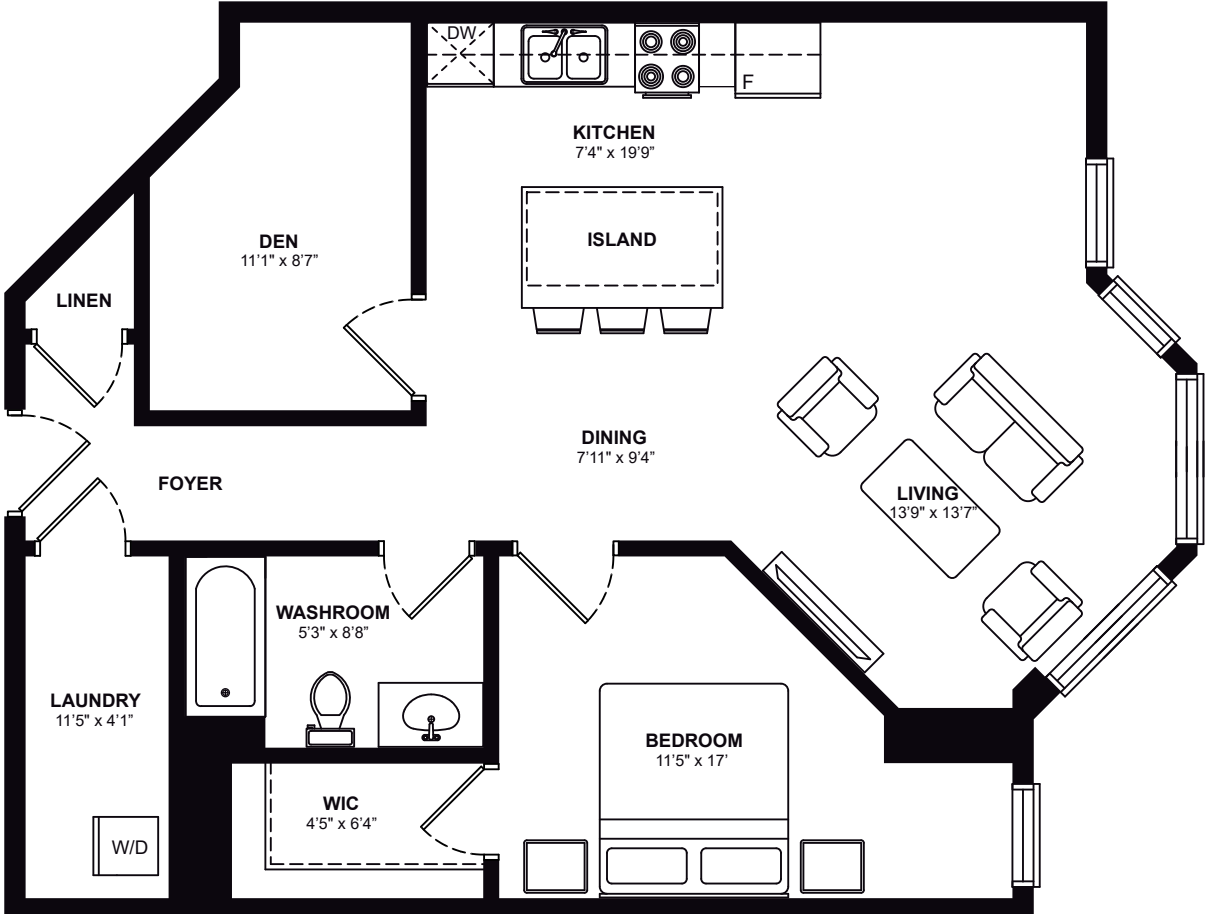

## One Bedroom + Den Apartment - Unit 407

Approximately 968 sq. ft.

These floor plans are representative only. All dimensions are approximate.

**minto**  
Apartments

## One Bedroom + Den Apartment - Unit 408

Approximately 936 sq. ft.

These floor plans are representative only. All dimensions are approximate.

**minto**  
Apartments